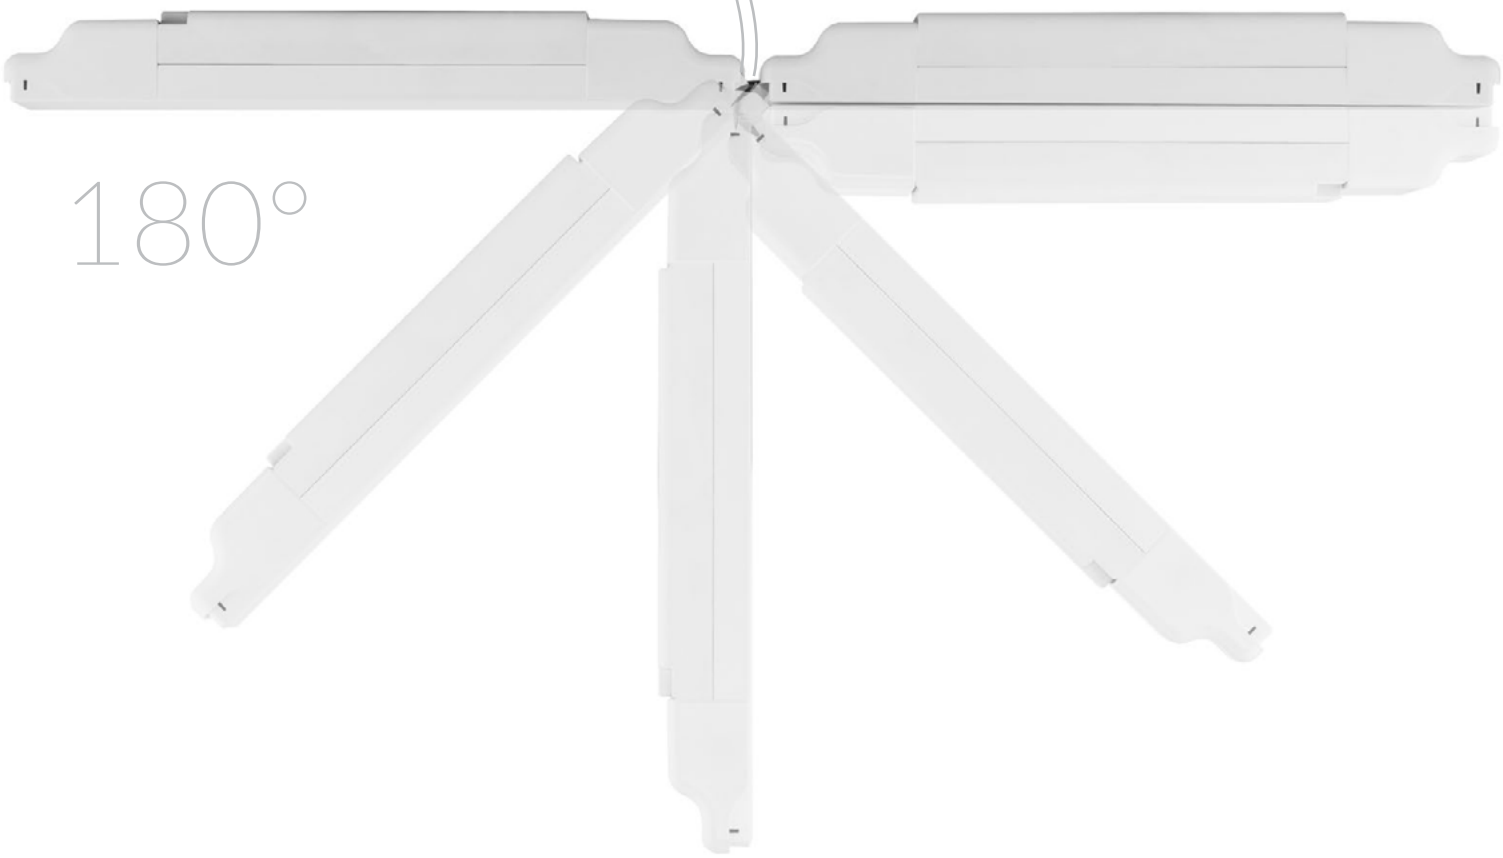

✓ **Armaturet med elektronik kan monteres i forskellige vinkler**

Fitting with electronics can be assembled so as to optimise the flush mounting