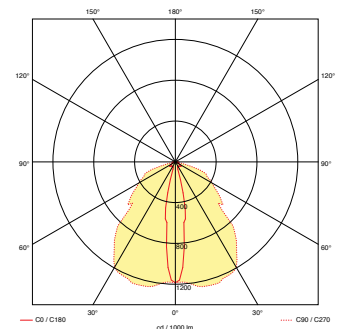

Til panik belysning
(større lokaler, eks. kantiner)

Antipanic lighting
(open spaces)

Til flugtvejsbelysning
(eks. lange gange)

Evacuation road lighting
(long-distance illumination)

Til installation ved høj lofthøjde
Installation at great heights

Til direkte belysning af nødudgange samt brandmateriel m.m.

Illumination of emergency exits,
fire protection devices