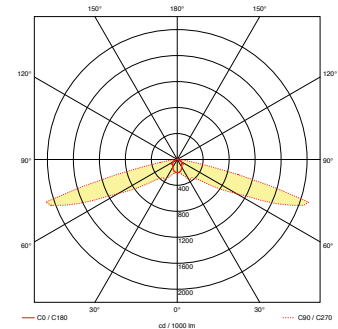

Antipanic lighting
(open spaces)

ONTEC C M1, M2 / ONTEC D M1, M2

ONTEC C S1 / ONTEC D S1

Til flugtvejsbelysning
(eks. lange gange)

Evacuation road lighting
(long-distance illumination)

ONTEC C C1 / ONTEC D C1